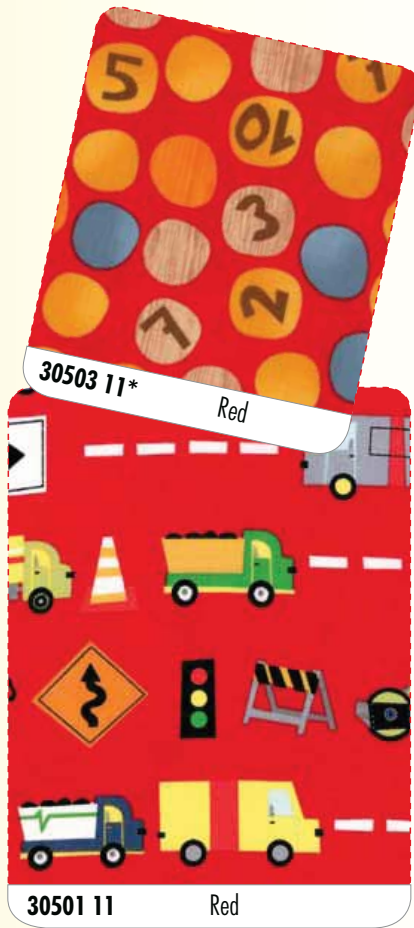

30503 11* Red