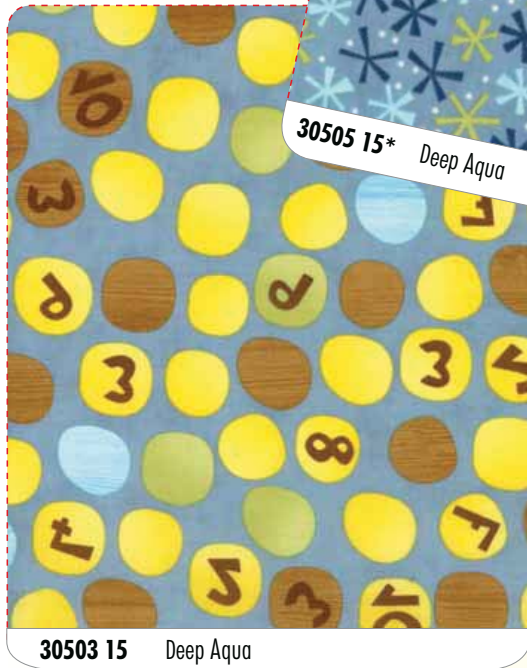

Ten little things

Jenn Ski

Let's count along with **Ten Little Things**, Jenn Ski's debut collection by Moda. The main panel is made up of ten illustrations with numbers and pictures - great for a child's quilt and will be featured in an adorable project for a softy book for kids to practice counting and writing their numbers. The coordinating prints feature complementary patterns inspired by the main design - numbers, owls, toy trucks and other objects of whimsy. Jenn's designs are inspired by natural textures with a retro aesthetic, and have a fun, playful quality that children of all ages will enjoy.

30502 14* Aqua

30505 14 Aqua

30504 15 Aqua

30505 15* Deep Aqua

panel

30500 12 Navy

30503 15 Deep Aqua

moda

* Part of Half Assortment

Cluck Cluck Sew Pattern CCS 126 or CCS 126G – Dottie Size: 61" x 69"

30501 19* Grey

30505 29 Grey

30504 19* Grey

30504 21 Brown

30505 21* Brown

30501 21 Brown

Skus: 31 Prints 8 Bella Solids
 44"-45" 100% Cotton

PS30500 – Ten Little Things Page Size: 11"x13"

1 panel + 1 JellyRoll + chalk cloth

Ten little things

Jew Ski