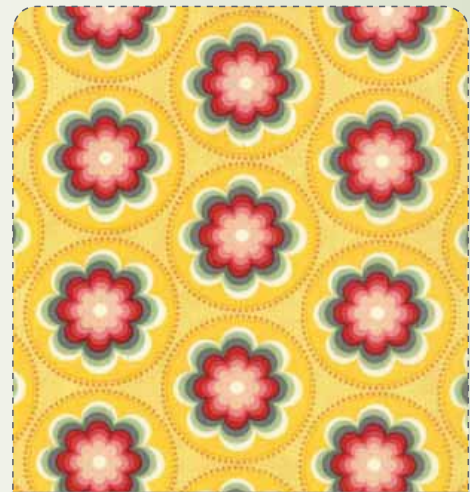

# Salt Air Cosmo Cricket™

37024 11\* Mist

37028 24 Sunshine

37026 23\* Seafoam

Aunt Em's Quilts AEQ 25 or AEQ 25G Clamshells 65" x 83"

Make a big splash with this vintage beach line filled with warm summer colors and sea-inspired patterns that are perfect for picnic quilts, sundresses and beach bags!

# borders

running yardage

37024 13 Seafoam

37025 14 Sunshine

37025 11\* Mist

37023 21\* Seafoam

# moda

37027 15\* Summer

37022 26 Mist

37025 13 Seafoam

37023 14\* Sunshine

37023 11 Ocean

*Bella Solids to blend with Salt Air*

Bella Solids are not included in the Assortments or Precuts

*Delivery: March, 2012*

- Asst. 37020-15 – 15 Yards of Each
- Asst. 37020-12 – 12 Yards of Each
- Asst. 37020-10 – 10 Yards of Each
- Asst. 37020-10H – 10 Yards of 15 Skus

- 37020AB – Bundle: 30 Skus -18" x 22"
- 37020F8 – Bundle: 30 Skus - Min. 2
- 37020JR – Jellyroll (40) 2 1/2"x45" Strips - PK 4
- 37020LC – Layer Cake (42) 10"x10" Squares - PK 4
- 37020PP – (42) 5"x5" Squares - PK 12
- PS37020 – Project Sheets - PK 25