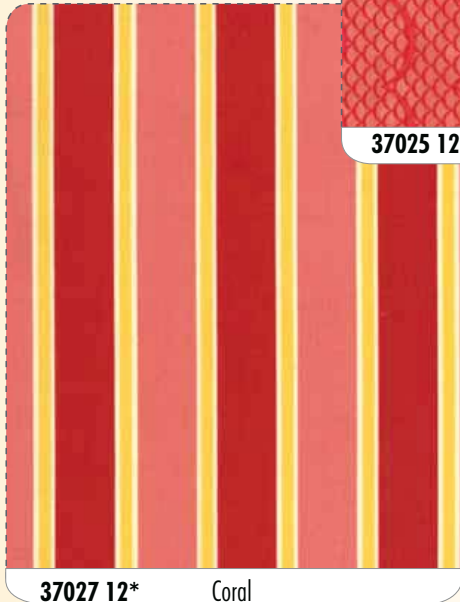

# Salt Air Cosmo Cricket™

37024 11\* Mist

37028 24 Sunshine

37026 23\* Seafoam

Aunt Em's Quilts AEQ 25 or AEQ 25G Clamshells 65" x 83"

Make a big splash with this vintage beach line filled with warm summer colors and sea-inspired patterns that are perfect for picnic quilts, sundresses and beach bags!

\* Part of Half Assortment

moda

37024 14\* Summer

37024 12 Coral

37022 16\* Summer

*moda*

37023 12 Coral

37025 12 Coral

37027 12\* Coral

37028 14 Coral

37022 12\* Coral

37020 11 Summer

37021 11\* Summer