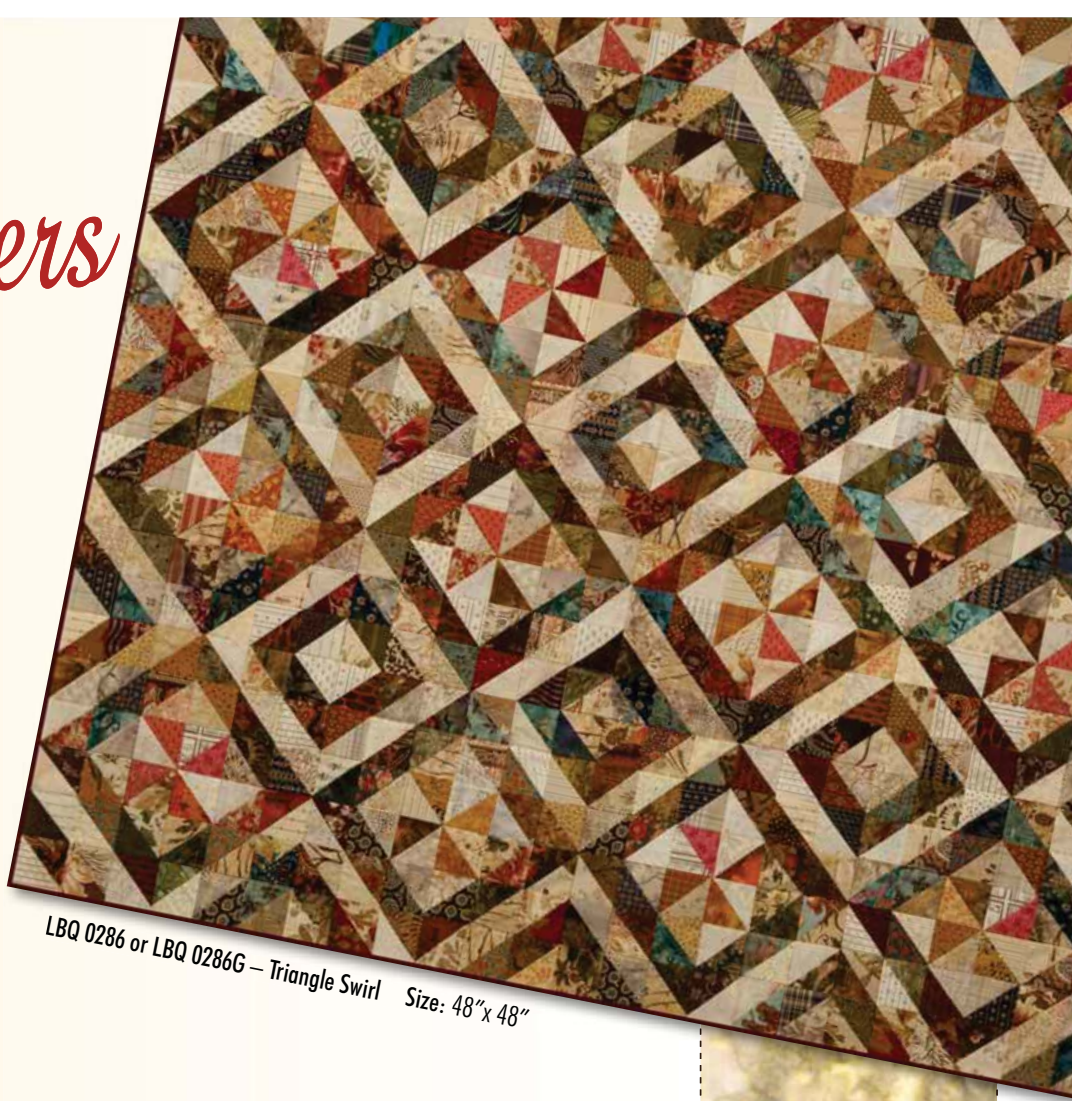

Love Letters

Laundry Basket Quilts
prints & batiks

LBQ 0281 or LBQ 0281G—Common Bride Quilt Size: 86" x 86"

Just like a lover expresses their feeling on a piece of paper, a quilter reveals theirs in creating a blanket of love. Choosing perfect fabric colors and stitching them together into a design that reflects feelings and emotions that connects the creator with the recipient. Passionate reds, dreamy blues, and fruitful greens are some of the combinations in this collection, and let's not forget those misty lights that are like our minds when we are head over heels in love! This collection will make it easy for anyone to express their feeling through quilting.

moda

42063 16 Graceful Blue

42064 16 Graceful Blue

42062 12 Chocolate

42064 12 Chocolate

42065 15 Chocolate

42061 12 Chocolate

42063 19 Chocolate

Love Letters batiks

LBQ 0286 or LBQ 0286G – Triangle Swirl Size: 48" x 48"

42060 21* Innocent

42060 11* Charming Yellow

42060 103* Misty

42060 32* Misty

42060 140 Innocent

42060 37 Envious