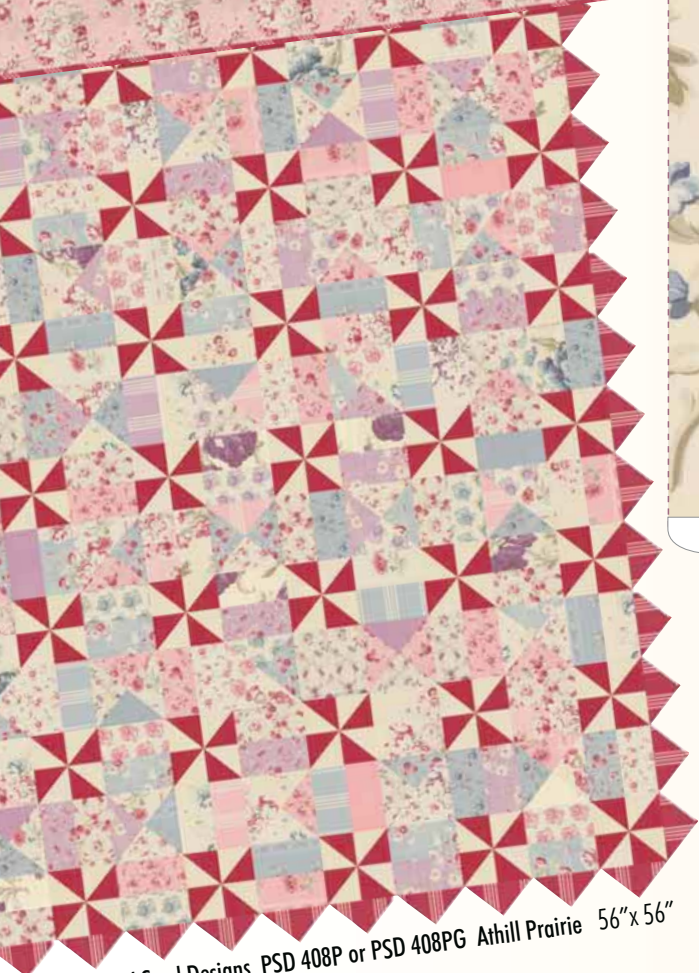

35211 15* Pink

35208 16 Ivory

35214 15 Pink

35213 15 Pink

PSD 409P or PSD 409PG Libby 68"x68"

Planted Seed Designs PSD 408P or PSD 408PG Athill Prairie 56"x56"

35215 16 Aqua

35217 12* Ivory Aqua

35208 25 Lavender

—54" Linen—

54100 11 Rosebury

54100 12 Blue

54100 14 Lavender

Reduced 25% to show overall pattern

Delivery: March, 2012

Asst. 35210-15 – 15 Yards of Each
 Asst. 35210-12 – 12 Yards of Each
 Asst. 35210-10 – 10 Yards of Each
 Asst. 35210-10H – 10 Yards of 17 Skus