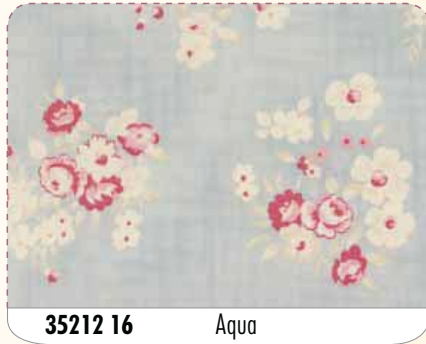

35211 15* Pink

35208 16 Ivory

35214 15 Pink

35213 15 Pink

PSD 409P or PSD 409PG Libby 68"x68"

Planted Seed Designs PSD 408P or PSD 408PG Athill Prairie 56"x56"

35215 16 Aqua

35217 12* Ivory Aqua