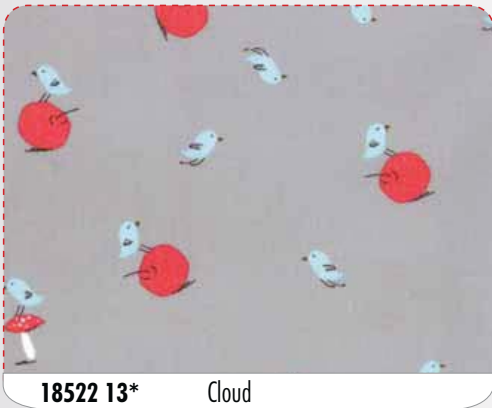

a walk in the woods

**18524 13\*** Cloud

**18521 13** Cloud

**18527 13** Cloud

**18520 16** Cloud

**18522 13\*** Cloud

*Delivery: February, 2012*

- Asst. 18520-15 – 15 Yards of Each
- Asst. 18520-12 – 12 Yards of Each
- Asst. 18520-10 – 10 Yards of Each
- Asst. 18520-10H – 10 Yards of 15 Skus

- 18520AB – Bundle: 30 Skus -18" x 22"
- 18520F8 – Bundle: 30 Skus - Min. 2
- 18520JR – Jellyroll (40) 2 1/2"x45" Strips - PK 4
- 18520LC – Layer Cake (42) 10"x10" Squares - PK 4
- 18520PP – (42) 5"x5" Squares - PK 12
- PS18520 – Project Sheets - PK 25